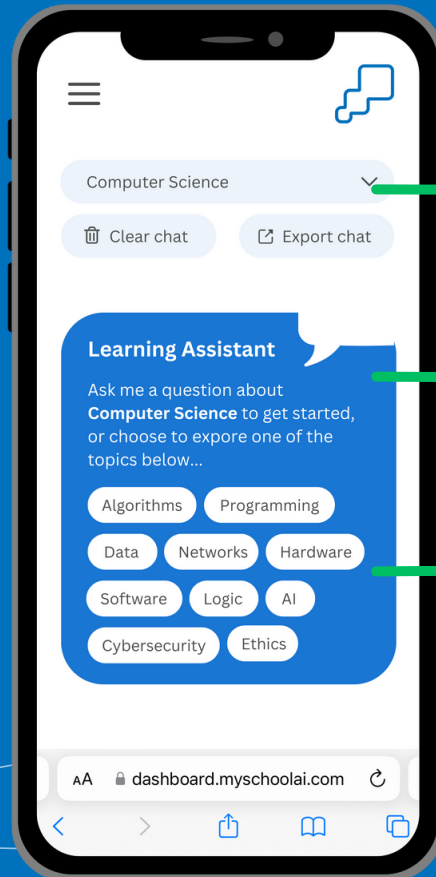

NEW

The myschoolai Learning Assistant is an AI-powered tool that works as a personal tutor. It guides students through topics, filling gaps in their knowledge and allowing them to work at their own pace.

100% bespoke learning

- Differentiated work
- Learning Assistant focuses on gaps in knowledge
- Work delivered at students own pace

Course Specific

- The Learning Assistant focuses on course specific information
- The student interacts directly with the Learning Assistant answering questions and provided with full course specific examples

Subject select

Students can select from a wide range of subjects.

Directed Learning

Learning Assistant will lead students through the topics with suggested questions.

Learning options

Students are either shown the content or can attempt to explain the content. If they explain the content it is marked and corrections are made.

Engaging with the Learning Assistant allows it to identify gaps in learning and learn what you don't know...

...it then addresses these gaps by providing a personalised learning path.